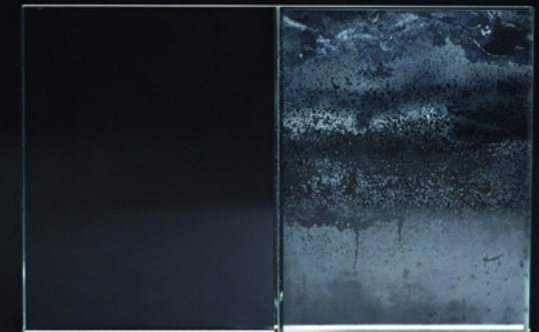

Tested to re-create decades of use

Clarvista®
glass

Conventional
glass

*Test data at clarvista.com

Survival of the Clearest

See how Clarvista® glass outperforms the competition in durability, clarity and long-term performance.

	Helps prevent soap scum, scale and other minerals from sticking to coated surface	Permanently fused to glass	Eliminates labor-intensive reapplications	Salt Fog Test ASTM B117 Corrosive Environment 1,000 hours	Cleveland Condensation Test ASTM D4585 Heat/Humidity 1,000 hours	Taber Abrasion Test (10 Cycles) ASTM D1044 and 1,000 hours in Heat/Humidity Corrosive Environment	pH Testing ASTM D-5146 Chemical Exposure and 1,000 hours in Heat/Humidity Corrosive Environment
				No Corrosion	No Corrosion	No Corrosion	No Corrosion
Clarvista® glass	✓	✓	✓	✓	✓	✓	✓
Most popular permanent coating	✓	✓	✓	✗	✗	✗	✗
Most popular "spray on" coating	✓	✗	✗	✓	NA	✗	✗

Lets the natural beauty of standard clear glass shine through.

Preserves the brilliance and transparency of Starphire Ultra-Clear® glass without changing its appearance.